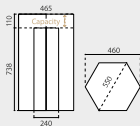

INFORMATION

*mm