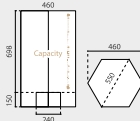

INFORMATION

*mm