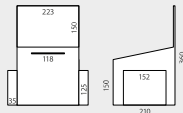

INFORMATION

*mm

- Lightweight.
- White coated.
- 2mm thickness.
- Easy and fast set-up.
- Ideal for promotional contests, as suggestion box or just for voting box thanks to its 2 sides brochure holders (125x35x152mm).