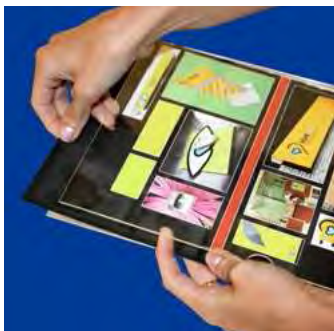

STANDARD SIZES

✳ 12.125	A4 Horizontal	x10	🔴
✳ 12.351	A3 Horizontal	x10	🔴
✳ 12.126	A4 Vertical	x10	🟢
✳ 12.352	A3 Vertical	x10	🟢