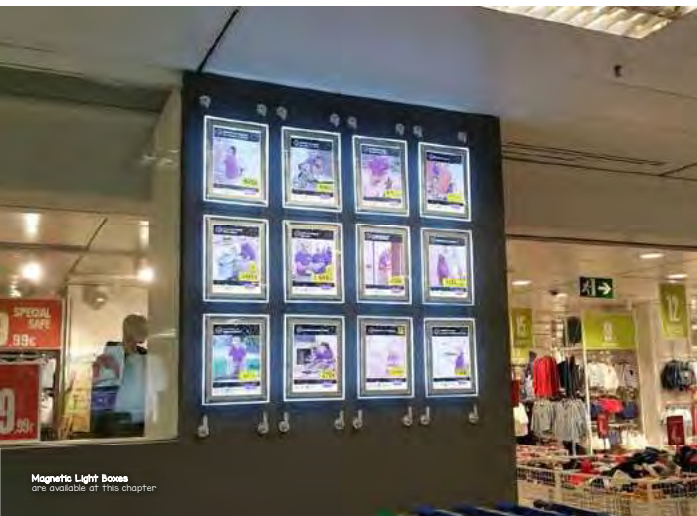

Magnetic Light Boxes
are available at this chapter