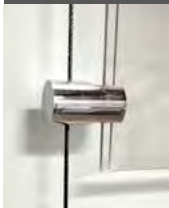

VERTICAL PANEL CLIP