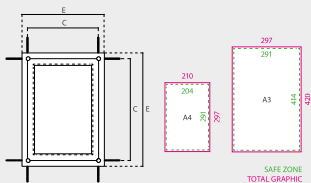

Graphic size

External size

 12.551	Double Sided A3	486x363x8mm	x2	
--	-----------------	-------------	----	---

CABLE DISTANCE

ARTWORK

\*mm

Light Box	SIZE	E (EXTERNAL)	C (CABLE DISTANCE)	BRIGHTNESS	VOLTAGE	POWER
12.550	A4	276x363mm	240x327mm	≥ 1500LUX	12V	4.8W
12.551	A3	363x486mm	327x450mm	≥ 1500LUX	12V	9.6W